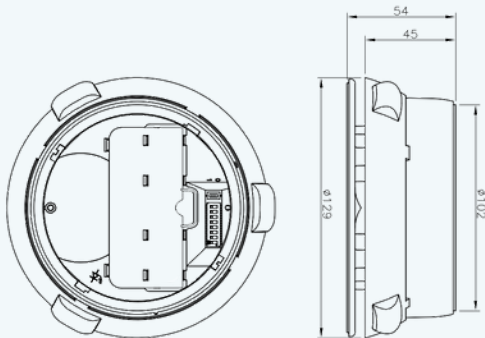

TECHNICAL INFORMATION

STANDARDS & APPROVALS

- BS EN 54-3: Fire alarm devices
- BS EN-54-23: Visual Alarm devices
- BS EN 54-25: Components using radio links and system requirements