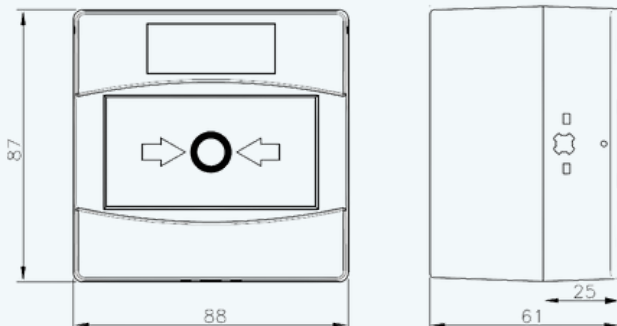

TECHNICAL INFORMATION

STANDARDS & APPROVALS

- BS EN 54-11: Manual Call Points
- BS EN 54-25: Components using radio links and system requirements