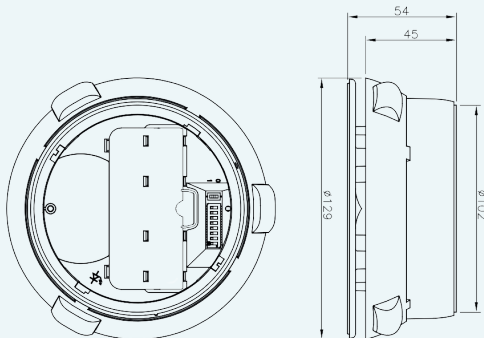

TECHNICAL INFORMATION

STANDARDS & APPROVALS

- BS EN 54-3: Fire alarm devices
- BS EN-54-23: Visual Alarm devices
- BS EN 54-25: Components using radio links and system requirements